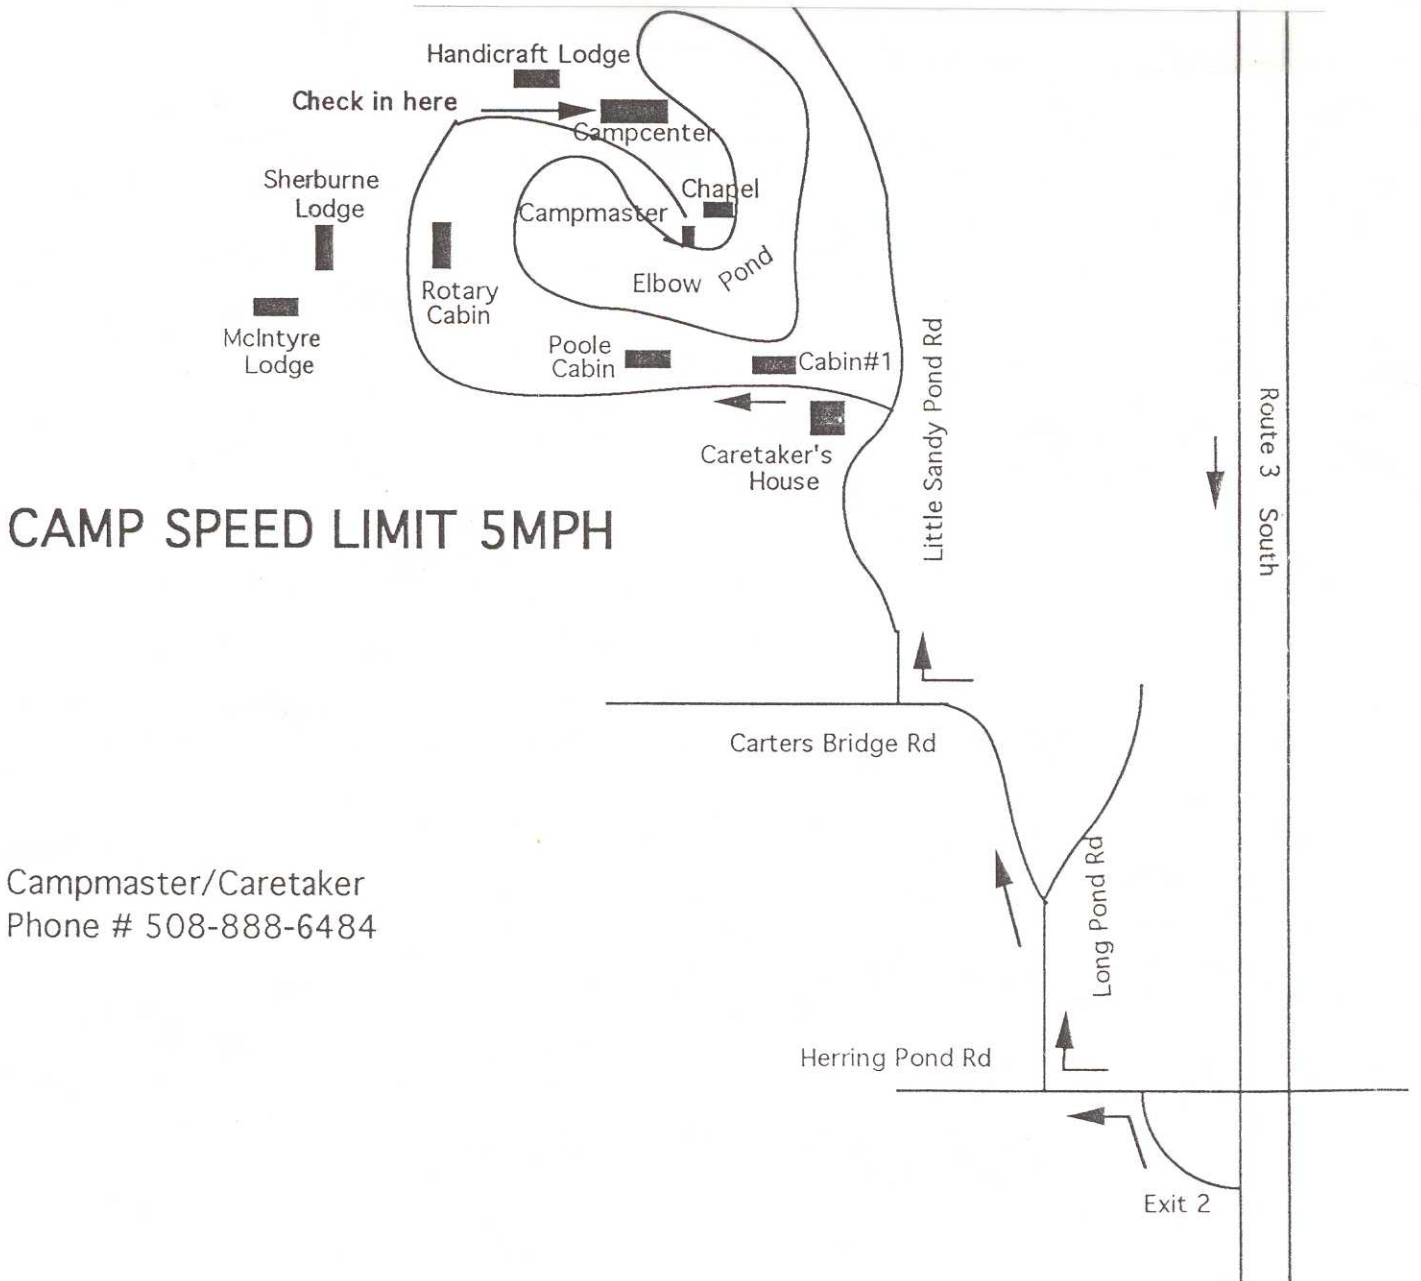

Directions to Camp Massasoit

From the Boston area take Route 3 South to Exit 2. Turn left at end of ramp. Take your first right on to Long Pond Rd. Approx. 1/2 mile bear left on to Carters Bridge Rd. at the fork in the road by the green fence. Approx. 1/2 mile turn right on to Upland Rd. which becomes Little Sandy Pond Rd. Approx 1/2 mile turn left into the Camp. Check in at the Camp Center (large building by the flag pole).

CAMP SPEED LIMIT 5MPH

Campmaster/Caretaker
Phone # 508-888-6484