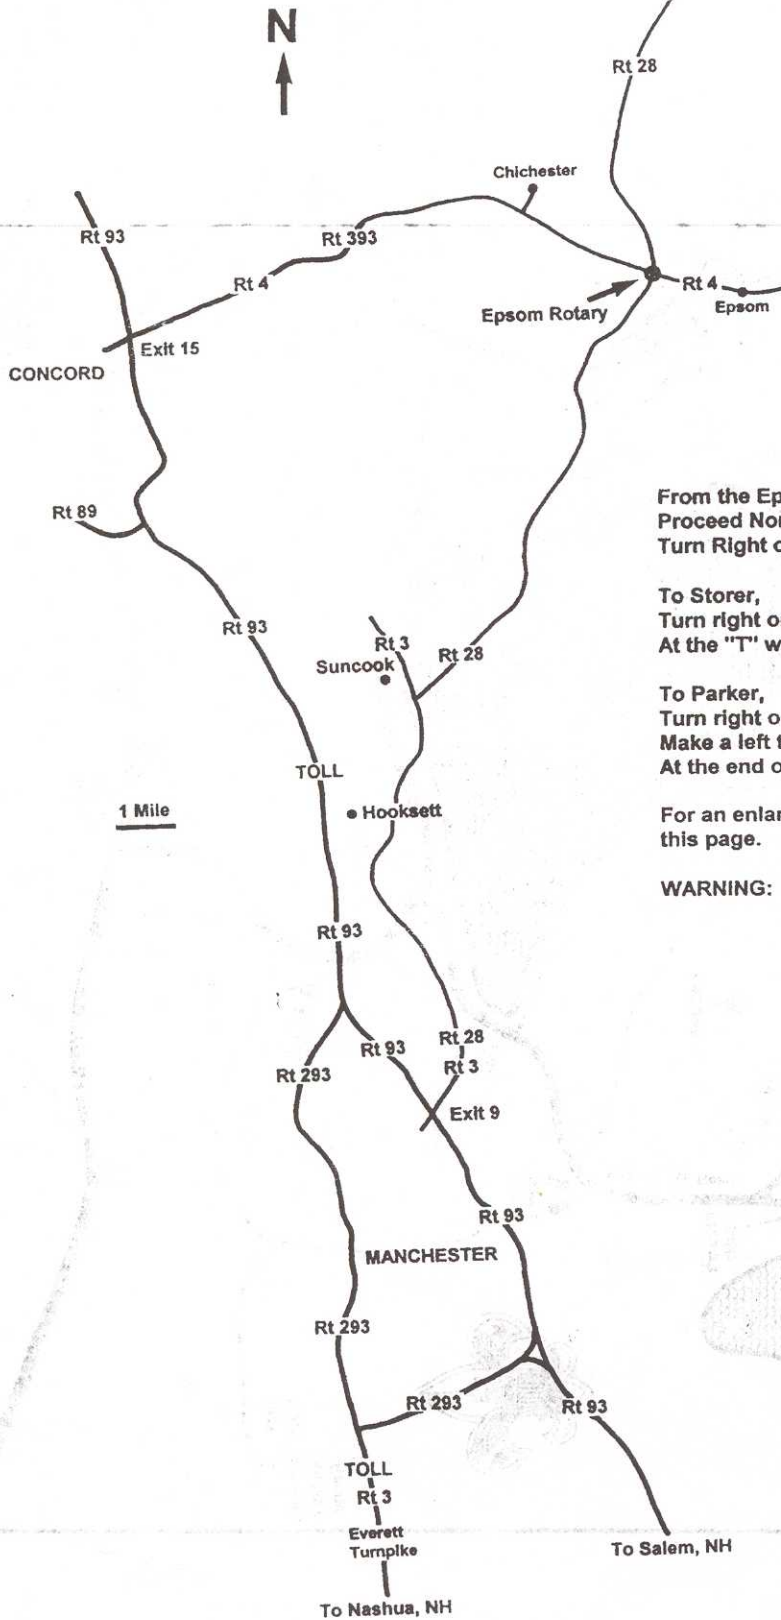

## T.L. Storer Scout Reservation White Mountain High Adventure Base

Reservation Ranger: 603-942-5483

**From the Epsom Rotary:**  
Proceed North on Route 28 for 11.2 miles.  
Turn Right onto Route 126 and proceed through Center Barnstead.

**To Storer,**  
Turn right onto Bow Lake Road after the Storer Sign.  
At the "T" with Tasker Road, turn right and proceed 1.4 miles to camp.

**To Parker,**  
Turn right onto Parsons Road just prior to the Parker Sign.  
Make a left turn onto Willey Road.  
At the end of the road (Camp Foss), make a left turn into camp.