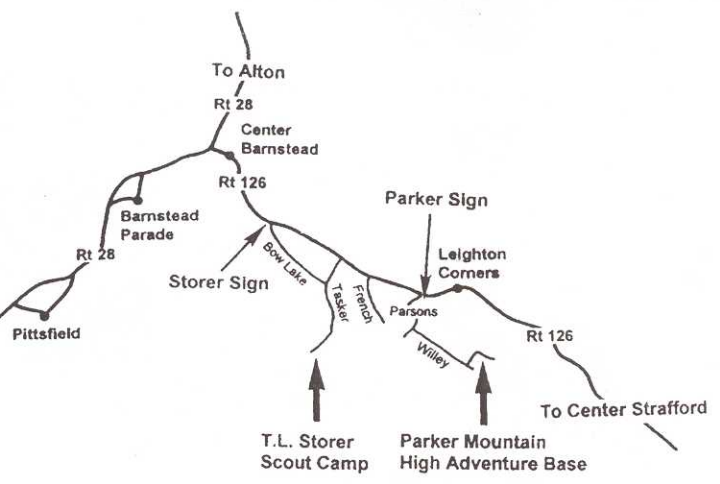

## T.L. Storer Scout Reservation White Mountain High Adventure Base

Reservation Ranger: 603-942-5483

**From the Epsom Rotary:**  
Proceed North on Route 28 for 11.2 miles.  
Turn Right onto Route 126 and proceed through Center Barnstead.

**To Storer,**  
Turn right onto Bow Lake Road after the Storer Sign.  
At the "T" with Tasker Road, turn right and proceed 1.4 miles to camp.

**To Parker,**  
Turn right onto Parsons Road just prior to the Parker Sign.  
Make a left turn onto Willey Road.  
At the end of the road (Camp Foss), make a left turn into camp.

For an enlargement of the metro Barnstead area, see reverse side of this page.

**WARNING:** Pay close attention to the posted speed limits in the metro Barnstead area. Speed limits are **STRICTLY enforced!!!**